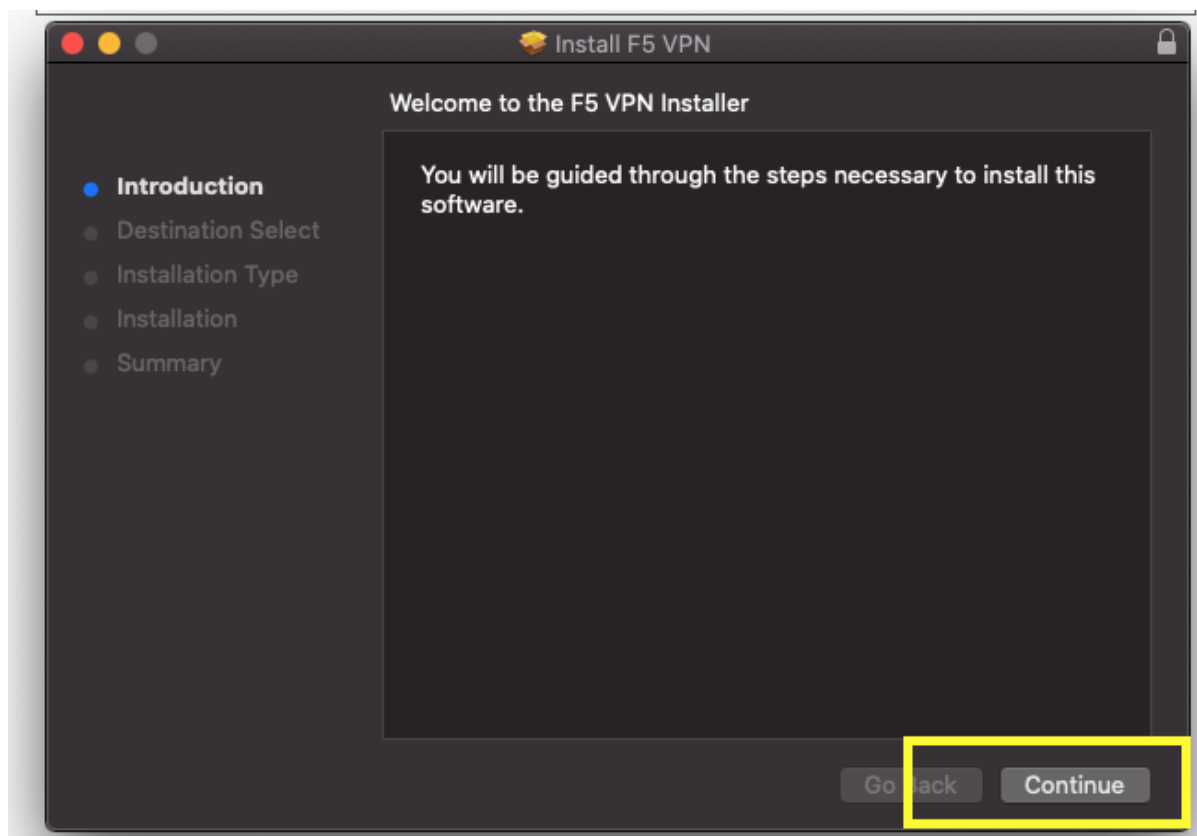

 מכון ויצמן למדע
WEIZMANN INSTITUTE OF SCIENCE

One Time Password
RSA Tokencode

Logon

5. Click More Options.

6. Click on Install/Reinstall Network Access Application.

7. Click on Download

8. Double-click the downloaded mac_f5vpn.pkg file to run it.

Warning ! Access to this system is allowed for authorized personal only. If you've reached this system by mistake, please navigate away immediately.

9. Click Continue to begin the installation.

10. Enter your computer password to authorize the installation.