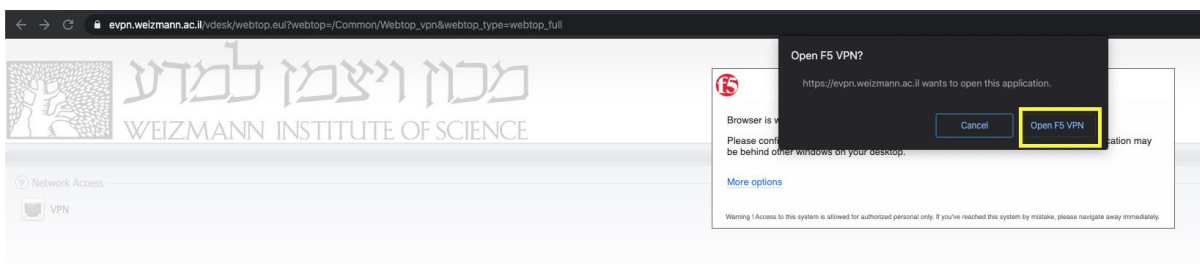

 מכון ויצמן למדע
WEIZMANN INSTITUTE OF SCIENCE

One Time Password
RSA Tokencode

Logon

5. Click More Options.

6. Click on Install/Reinstall Network Access Application.

7. Click on Download

8. Double-click the downloaded mac_f5vpn.pkg file to run it.

Warning ! Access to this system is allowed for authorized personal only. If you've reached this system by mistake, please navigate away immediately.

9. Click Continue to begin the installation.

10. Enter your computer password to authorize the installation.

11. Click Close when the installation completes.

12. Close the installation application, then click Click here to connect.

13. Click Open F5 VPN in the window that appears (Open F5 VPN).

14. On completion, the status will change to Connected.

The screenshot shows a web browser window titled "/Common/Network_Access - https://evpn.weizmann.ac.il - F5 VPN". The interface includes the F5 logo, a green status indicator with the text "Connected", and a "Disconnect" button. Below this is a table with the following data: